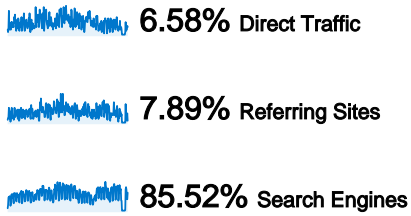

Site Usage

42,827 Visits

14.67% Bounce Rate

139,761 Pageviews

00:01:31 Avg. Time on Site

3.26 Pages/Visit

86.15% % New Visits

Visitors Overview

37,309 people visited this site

 **42,827** Visits

 **37,309** Absolute Unique Visitors

 **139,761** Pageviews

 **3.26** Average Pageviews

 **00:01:31** Time on Site

 **14.67%** Bounce Rate

 **86.15%** New Visits

Technical Profile

Browser	Visits	% visits
Internet Explorer	21,769	50.83%
Firefox	10,493	24.50%
Chrome	9,119	21.29%
Opera	723	1.69%
Safari	568	1.33%

All traffic sources sent a total of 42,827 visits

- **Search Engines**
36,626.00 (85.52%)
- **Referring Sites**
3,381.00 (7.89%)
- **Direct Traffic**
2,820.00 (6.58%)