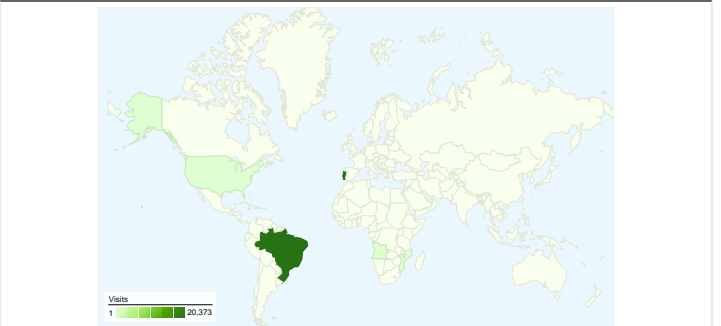

Map Overlay