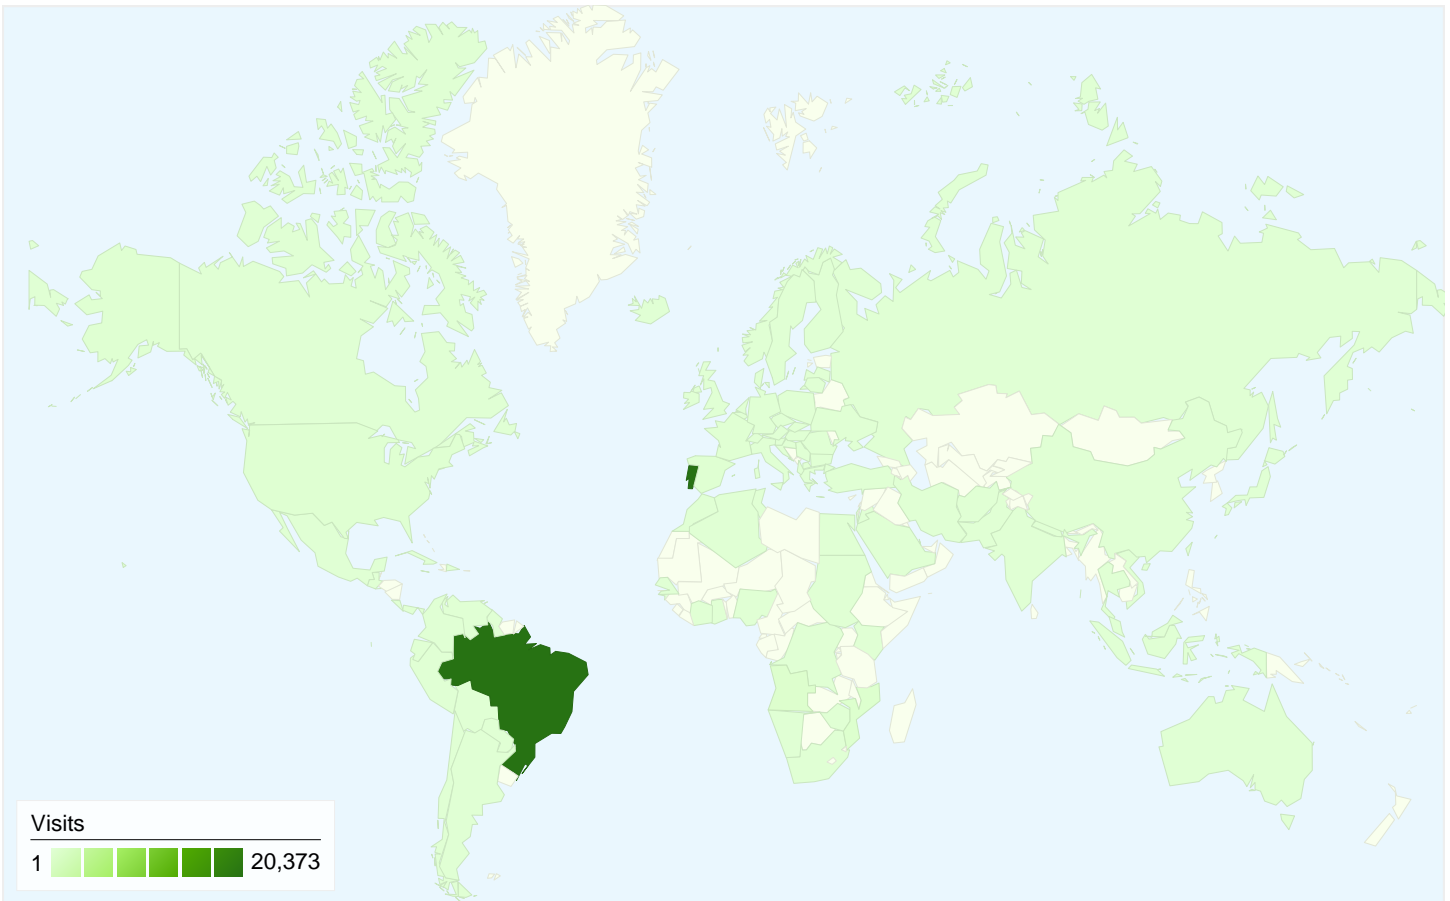

37,309 people visited this site

 **42,827** Visits

 **37,309** Absolute Unique Visitors

 **139,761** Pageviews

 **3.26** Average Pageviews

 **00:01:31** Time on Site

 **14.67%** Bounce Rate

 **86.15%** New Visits

Technical Profile

Browser	Visits	% visits
Internet Explorer	21,769	50.83%
Firefox	10,493	24.50%
Chrome	9,119	21.29%
Opera	723	1.69%
Safari	568	1.33%

All traffic sources sent a total of 42,827 visits

- **Search Engines**
36,626.00 (85.52%)
- **Referring Sites**
3,381.00 (7.89%)
- **Direct Traffic**
2,820.00 (6.58%)

42,827 visits came from 97 countries/territories

Site Usage

Country/Territory	Visits	Pages/Visit	Avg. Time on Site	% New Visits	Bounce Rate
Visits 42,827 % of Site Total: 100.00%	Pages/Visit 3.26 Site Avg: 3.26 (0.00%)	Avg. Time on Site 00:01:31 Site Avg: 00:01:31 (0.00%)	% New Visits 85.60% Site Avg: 86.15% (-0.65%)	Bounce Rate 14.67% Site Avg: 14.67% (0.00%)	
Brazil	20,373	2.25	00:00:44	92.89%	18.96%
Portugal	20,344	4.31	00:02:15	77.92%	9.95%
Angola	452	3.30	00:02:51	88.72%	22.35%
Mozambique	412	3.00	00:02:03	87.14%	16.50%
United States	166	2.42	00:01:00	91.57%	19.28%
(not set)	157	2.83	00:01:33	90.45%	21.66%
Spain	146	3.20	00:03:55	87.67%	21.92%
France	90	3.57	00:01:07	77.78%	20.00%
United Kingdom	57	2.75	00:00:55	96.49%	12.28%