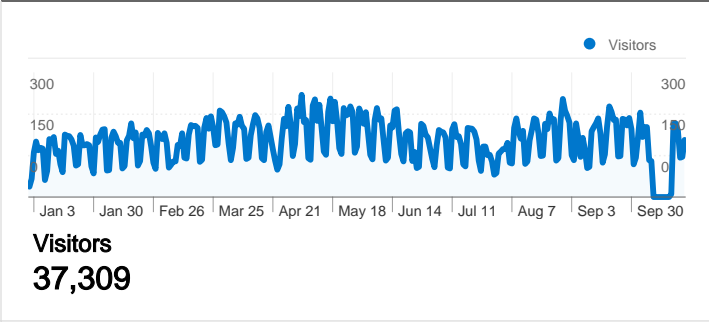

Site Usage

42,827 Visits

14.67% Bounce Rate

139,761 Pageviews

00:01:31 Avg. Time on Site

3.26 Pages/Visit

86.15% % New Visits

Visitors Overview

37,309 people visited this site

 **42,827** Visits

 **37,309** Absolute Unique Visitors

 **139,761** Pageviews

 **3.26** Average Pageviews

 **00:01:31** Time on Site

 **14.67%** Bounce Rate

 **86.15%** New Visits

42,827 visits came from 97 countries/territories

Site Usage

Country/Territory	Visits	Pages/Visit	Avg. Time on Site	% New Visits	Bounce Rate
Visits 42,827 % of Site Total: 100.00%	Pages/Visit 3.26 Site Avg: 3.26 (0.00%)	Avg. Time on Site 00:01:31 Site Avg: 00:01:31 (0.00%)	% New Visits 85.60% Site Avg: 86.15% (-0.65%)	Bounce Rate 14.67% Site Avg: 14.67% (0.00%)	
Brazil	20,373	2.25	00:00:44	92.89%	18.96%
Portugal	20,344	4.31	00:02:15	77.92%	9.95%
Angola	452	3.30	00:02:51	88.72%	22.35%
Mozambique	412	3.00	00:02:03	87.14%	16.50%
United States	166	2.42	00:01:00	91.57%	19.28%
(not set)	157	2.83	00:01:33	90.45%	21.66%
Spain	146	3.20	00:03:55	87.67%	21.92%
France	90	3.57	00:01:07	77.78%	20.00%
United Kingdom	57	2.75	00:00:55	96.49%	12.28%

Pages on this site were viewed a total of 139,761 times

 139,761 Pageviews

 62,503 Unique Views

 14.67% Bounce Rate

AdSense Performance

 20,918 AdSense Page Impressions

 \$8.57 AdSense Revenue

 29,027 AdSense Unit Impressions