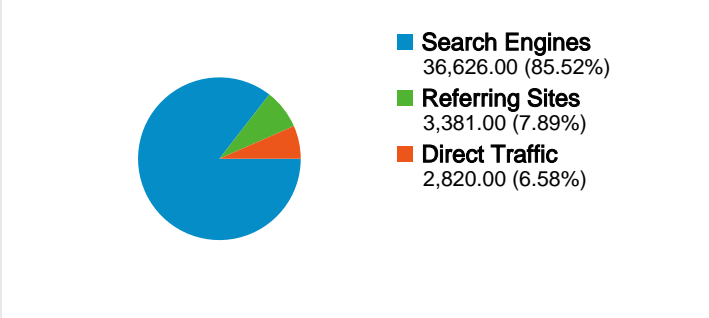

Traffic Sources Overview

Content Overview

Pages	Pageviews	% Pageviews
/cad-autocad/283-autocad-	14,561	10.42%
/	4,996	3.57%
/artigos/294-ited-principais-	3,659	2.62%
/manual-ited.html	3,515	2.52%
/excel/291-manual-microsoft-	3,329	2.38%